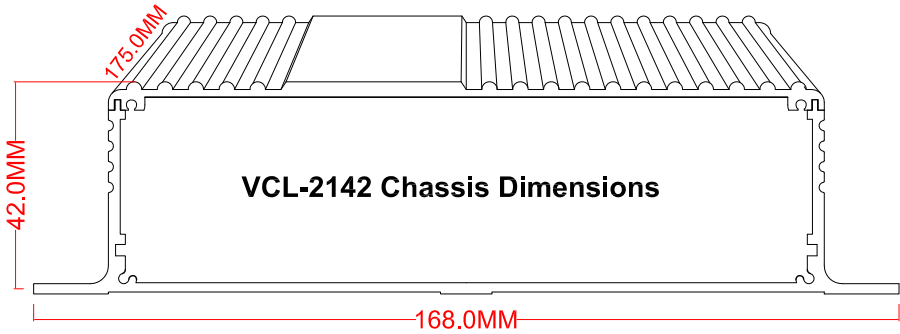

# Mechanical Drawing of VCL-2142 Enigmätron -Xcöde / Ycöde

VCL-2142	
Mechanical Dimensions	
Width	168.0 MM
Height	42.0 MM
Depth	175.0 MM
Weight	0.7kg

Front View

Rear View

Title: Mechanical Drawing of VCL-2142 Enigmätron -Xcöde / Ycöde