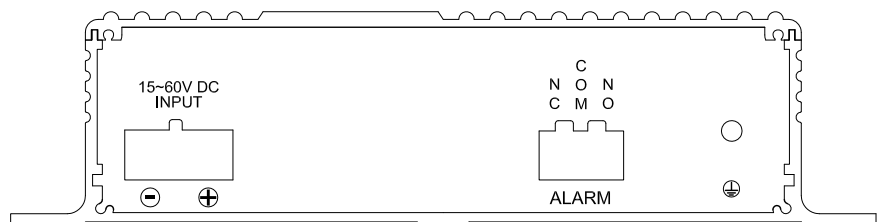

# Mechanical Drawing of VCL-2142 Enigmätron -Xcöde / Ycöde

VCL-2142	
Mechanical Dimensions	
Width	168.0 MM
Height	42.0 MM
Depth	175.0 MM
Weight	0.7kg

Front View

Rear View

Title: Mechanical Drawing of VCL-2142 Enigmätron -Xcöde / Ycöde